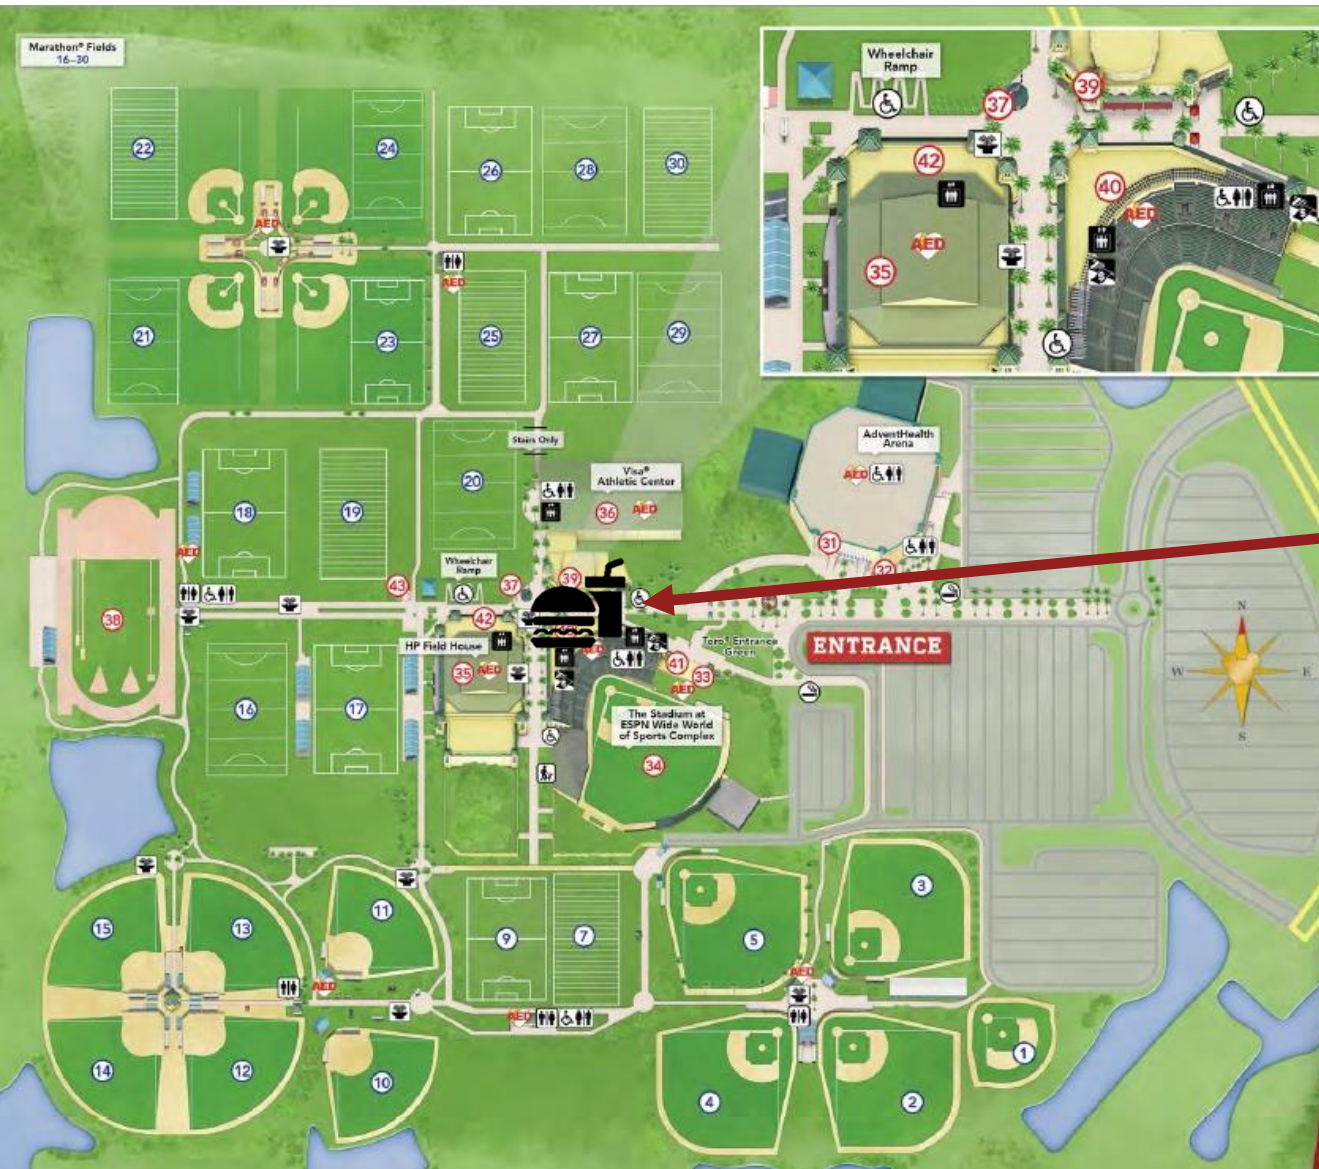

Wednesday, April 22

The Grill: 10:00am – 6:00pm
 Grab n Go: 9:00am – 6:00pm
 Grill Bar: 10:00am – 6:00pm
 Wetzel's: 9:00am – 6:45pm

Thursday, April 23

The Grill: 10:00am – 7:00pm
 Grab n Go: 9:00am – 7:00pm
 Grill Bar: 10:00am – 7:00pm
 Wetzel's: 9:30am – 3:30pm

Friday, April 24

The Grill: 10:00am – 6:00pm
 Grab n Go: 9:00am – 6:00pm
 Grill Bar: 10:00am – 6:00pm
 Wetzel's: Closed

Saturday, April 25

The Grill: 10:00am – 8:00pm
 Grab n Go: 8:00am – 8:00pm
 Grill Bar: 10:00am – 8:00pm
 Wetzel's: 9:00am – 9:45pm

The Stadium Area

Sunday, April 26

Joffrey's Coffee: 6:30am – 6:00pm
 GoJuice: 8:00am – 9:00pm
 Sweet Spot: 10:00am – 10:15pm
 Wetzel's: 9:00am – 10:15pm
 Cilantro Express: 10:00am – 8:00pm
 Stadium Concessions: 10:00am – 8:15pm